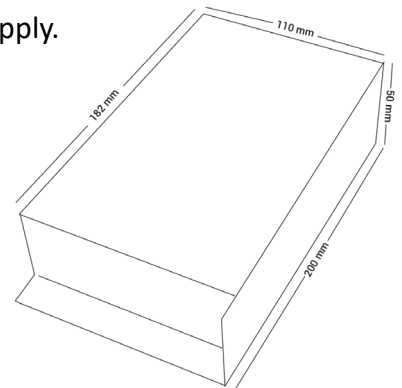

— **CLMK**

Centurion Lock Cylinder & Override Keys (40/10).