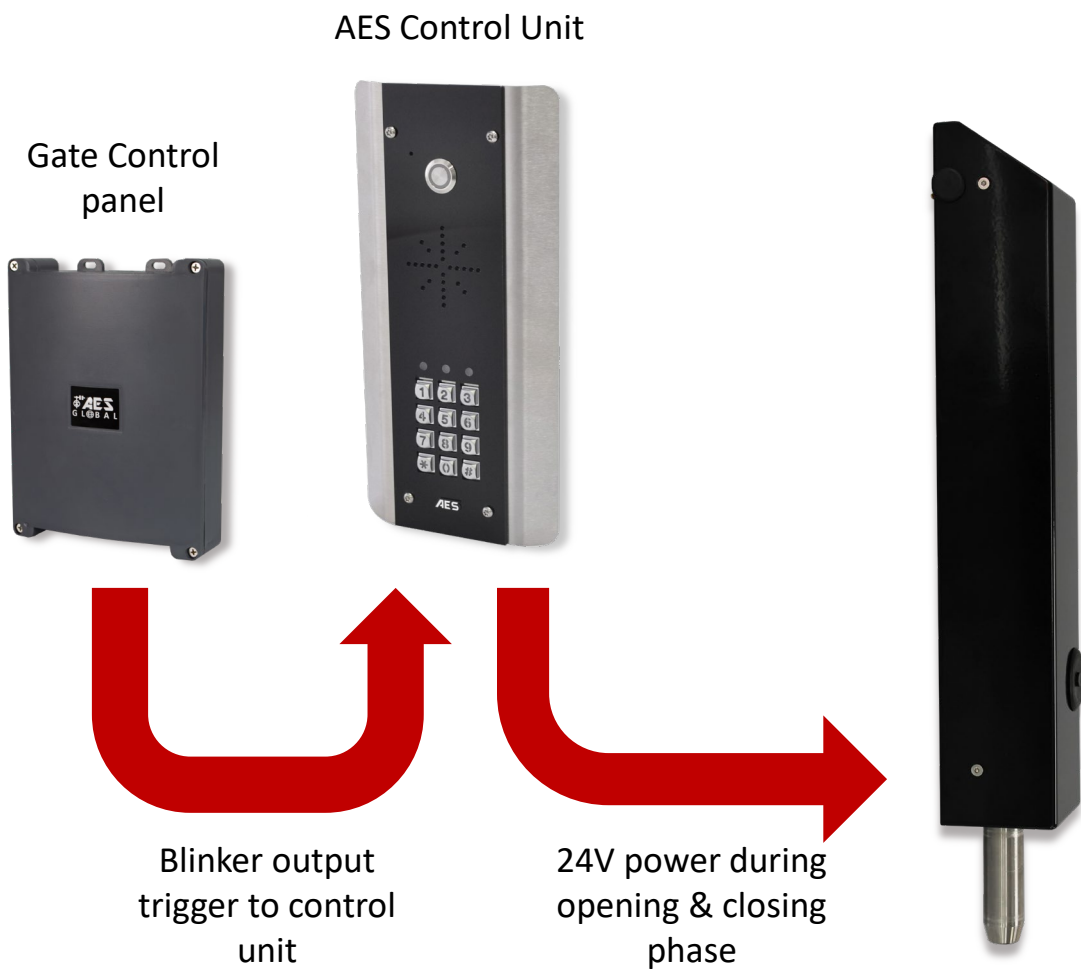

Centurion

Electric Gate Locking System

24v power supply and controller unit, compatible with all gate automation control panels.

25mm diameter steel pin with 50mm travel secures twin gates into the ground.

Mechanical Release Key

Centurion

Electric Gate Locking System

Centurion

Electric Gate Locking System Accessories

— **CEGL**

Centurion Solenoid Bolt Electric Gate Lock.

— **CLPS**

Centurion Lock 24v Power Supply.

— **CLMK**

Centurion Lock Cylinder & Override Keys (40/10).